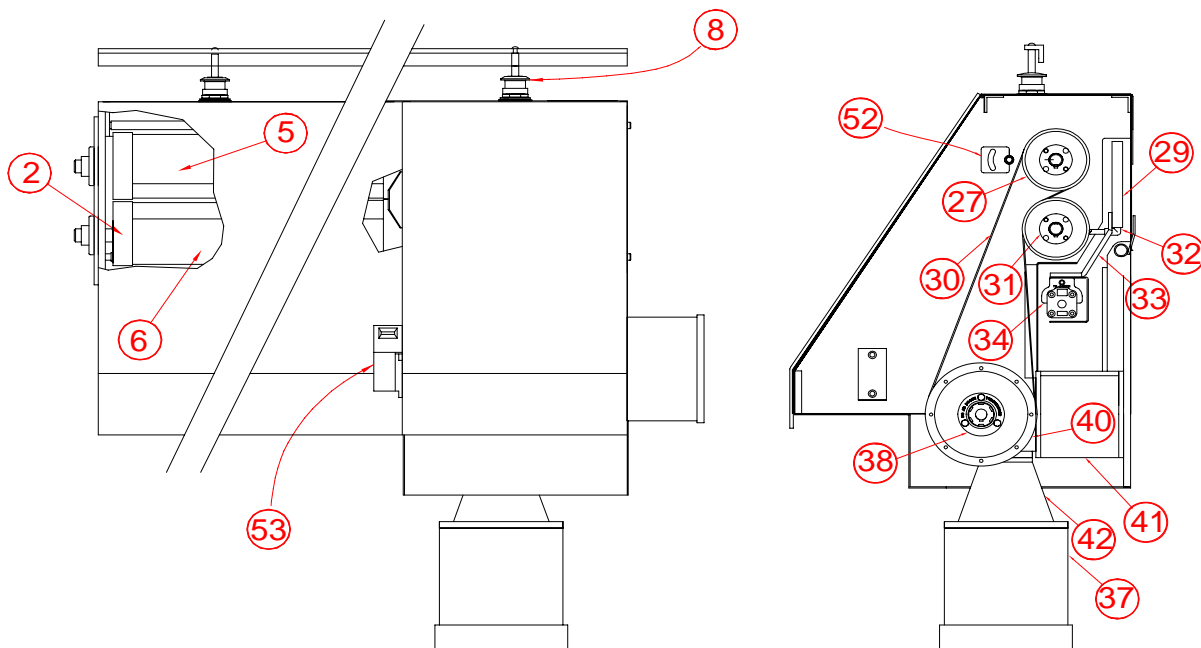

DEBAGGER - HOT KNIFE

PART #	DESCRIPTION	QTY	ITEM
E100-026	FOOT SWITCH	EA.	NOT SHOWN
M100-453	CYLINDER 43 7/8" STROKE	EA.	34
M101-960	SEAL REPAIR KIT 43 7/8"	EA.	34
M101-593	CYLINDER 46 7/8" STROKE	EA.	34
M101-613	PULLEY - GEAR BELT - 28 TOOTH	EA.	27
M100-629	PULLEY - GEAR BELT - 48 TOOTH	EA.	40
M103-031	MOTOR 1/2 HP	EA.	37
M100-457	GEAR REDUCER 5:1	EA.	42
E100-460	MOTOR STARTER AB 509TOD	EA.	PANEL
E100-275	TEMP. CONTROLLER	EA.	PANEL
E100-276	MERCURY RELAY	EA.	PANEL
E100-208	BLOW OFF VALVE	EA.	52
E100-205	HEATER ELEMENT 700W	EA.	32
M100-454	BELT FOR BRUSH	EA.	30
M100-008	CYLINDER (FLIP RAIL)	EA.	NOT SHOWN
M100-458	BRUSH RIGHT HAND - 39-1/4"	EA.	5
M100-571	BRUSH LEFT HAND - 39-1/4"	EA.	6
M102-166	BRUSH RIGHT HAND - 42-3/4"	EA.	5
M102-167	BRUSH LEFT HAND - 42-3/4"	EA.	6
M100-805	BRUSH RIGHT HAND - 51-3/4"	EA.	5
M100-806	BRUSH LEFT HAND - 51-3/4"	EA.	6
FB100-123	KNIFE SHEATH	EA.	29
13066	KNIFE MOUNTING BRACKET	EA.	33
13058	BRACKET - MOTOR MOUNTING	EA.	41
M100-566	CLUTCH TORQUE TAMER #25	EA.	38
M100-241	VALVE MK 8 DOUBLE	EA.	PANEL
M100-136	VALVE MK 8 SINGLE	EA.	PANEL
M100-569	BUSHING 3/4" BORE G-TYPE	EA.	31
E100-829	THERMOCOUPLE	EA.	PANEL
13570	BRUSH CAP	EA.	2

DEBAGGER - STAGING TABLE

PART #	DESCRIPTION	QTY	ITEM
M100-651	BEARING 3/4" ID - 1" OD	EA.	1
M100-011	LEVELING PAD	EA.	2
M100-126	RODLESS CYLINDER 1" BORE X 42" STROKE	EA.	3
M102-021	RODLESS CYLINDER 1" BORE X 45 1/8" STROKE	EA.	3
M101-077	RODLESS CYLINDER 1" BORE X 49 1/8" STROKE	EA.	3
M100-000	SHAFT SUPPORT 1" DIA.	EA.	4
M100-001	1" TWN BEARING	EA.	5
10713	BAG OFF ROLLER RAIL BUSHING	EA.	6
M100-357	LOVEJOY CONNECTOR	EA.	7
M101-225	ROTARY ACTUATOR W/MAG.	EA.	8
10536	MANIFOLD	EA.	9
M100-631	BEARING 3/4"	EA.	10
M100-033	SHOCK ABSORBER	EA.	11
E100-034	LIMIT SWITCH LEVER ARM	EA.	NA
E100-058	TRIAC SWITCH MAIN PUSH	EA.	NA
M102-293	TRIAC SWITCH MOUNTING HARDWARE	EA.	NA