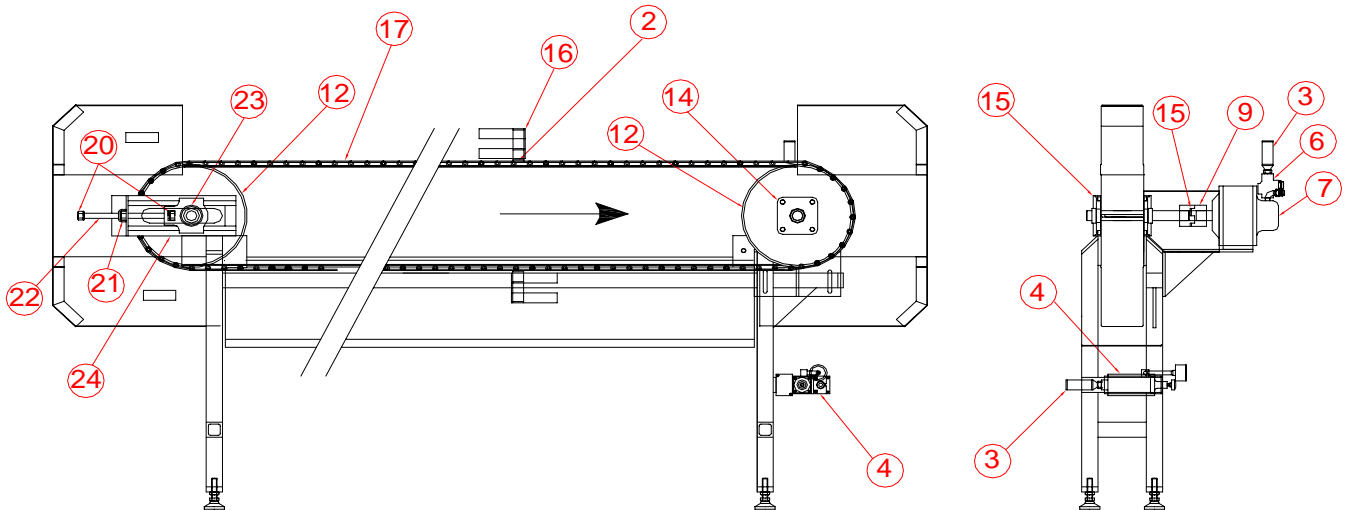

DEBAGGER - HOT KNIFE

PART #	DESCRIPTION	QTY	ITEM
E100-026	FOOT SWITCH	EA.	NOT SHOWN
M100-453	CYLINDER 43 7/8" STROKE	EA.	34
M101-960	SEAL REPAIR KIT 43 7/8"	EA.	34
M101-593	CYLINDER 46 7/8" STROKE	EA.	34
M101-613	PULLEY - GEAR BELT - 28 TOOTH	EA.	27
M100-629	PULLEY - GEAR BELT - 48 TOOTH	EA.	40
M103-031	MOTOR 1/2 HP	EA.	37
M100-457	GEAR REDUCER 5:1	EA.	42
E100-460	MOTOR STARTER AB 509TOD	EA.	PANEL
E100-275	TEMP. CONTROLLER	EA.	PANEL
E100-276	MERCURY RELAY	EA.	PANEL
E100-208	BLOW OFF VALVE	EA.	52
E100-205	HEATER ELEMENT 700W	EA.	32
M100-454	BELT FOR BRUSH	EA.	30
M100-008	CYLINDER (FLIP RAIL)	EA.	NOT SHOWN
M100-458	BRUSH RIGHT HAND - 39-1/4"	EA.	5
M100-571	BRUSH LEFT HAND - 39-1/4"	EA.	6
M102-166	BRUSH RIGHT HAND - 42-3/4"	EA.	5
M102-167	BRUSH LEFT HAND - 42-3/4"	EA.	6
M100-805	BRUSH RIGHT HAND - 51-3/4"	EA.	5
M100-806	BRUSH LEFT HAND - 51-3/4"	EA.	6
FB100-123	KNIFE SHEATH	EA.	29
13066	KNIFE MOUNTING BRACKET	EA.	33
13058	BRACKET - MOTOR MOUNTING	EA.	41
M100-566	CLUTCH TORQUE TAMER #25	EA.	38
M100-241	VALVE MK 8 DOUBLE	EA.	PANEL
M100-136	VALVE MK 8 SINGLE	EA.	PANEL
M100-569	BUSHING 3/4" BORE G-TYPE	EA.	31
E100-829	THERMOCOUPLE	EA.	PANEL
13570	BRUSH CAP	EA.	2

Northern Equipment & Conveyor Co.

DEBAGGER - ACCELERATOR

PART #	DESCRIPTION	QTY	ITEM
	3-1/4" TABLETOP CHAIN STAINLESS STEEL	PER FT.	2
M100-250	AIR MUFFLER	EA.	3
M100-152	VALVE MK 15 - SINGLE	EA.	4
M100-119	FLOW CONTROL	EA.	6
M100-117	AIR DRIVE MOTOR	EA.	7
M103-039	MOTOR - 1/2 HP 90V DC	EA.	7
M100-050	REDUCER -TORQUBE TYPE QC FRAME 17, 30:1	EA.	7
M101-258	TORQUE TAMER - #50 1" BORE W/2 SPRINGS	EA.	9
M101-620	SPRING - TORQUE TAMER	EA.	9
M100-318	COUPLING 1" TO 1"	EA.	9
M100-074	SPROCKET 1" BORE	EA.	12
M100-017	BEARING - 4 BOLT FLANGE - 1" BORE	EA.	14
M100-021	COUPLING INSERT	EA.	15
10648-02	PADDLE RIGHT HAND	EA.	16
10648-01	PADDLE LEFT HAND	EA.	16
M100-116	3-1/4" TABLETOP CHAIN	PER FT.	17
M100-071	TAKE UP BEARING - 1" BORE	EA.	23
M100-072	TAKE UP FRAME	EA.	24